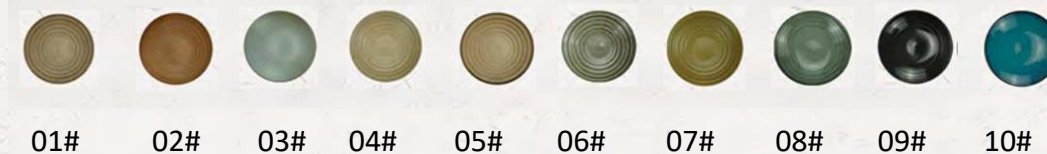

DB-00134
Size: Φ 10.5 H6.5
Weight: 0.25kg

DB-00135
Size: Φ 14.5 H8
Weight: 0.4kg

DB-00136
Size: W16 H₁4.5 H₂6.5
Weight: 0.4kg

DB-00137
Size: Φ 20 H4.5
Weight: 0.6kg

DB-00138
Size: Φ 19 H6
Weight: 0.45kg

DB-00139
Size: Φ 21.5 H8
Weight: 1kg

VARIETY OF GLAZE COLORS

Different colors, good-looking food containers for you to choose

DB-00140
Size: L21 W14.5 H3
Weight: 0.6kg

DB-00141
Size: Φ 17.5 H5
Weight: 0.5kg

DB-00142
Size: Φ 9.5 H4.5
Weight: 0.15kg