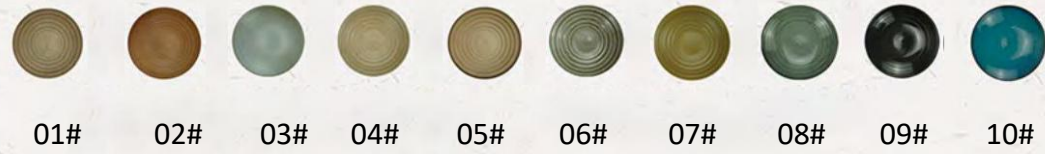

VARIETY OF GLAZE COLORS

Different colors, good-looking food containers for you to choose