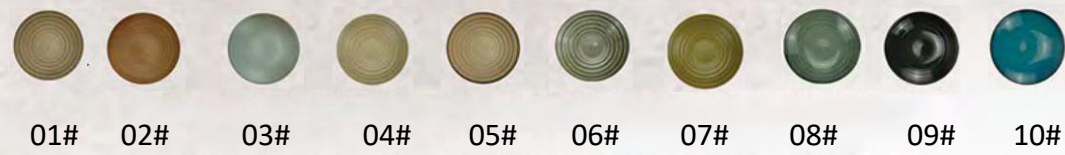

DB-00163
Size: $\Phi 11.5$ H5.5
Weight: 0.25kg

DB-00164
Size: $\Phi 19.5$ H2.5
Weight: 0.4kg

DB-00165
Size: $\Phi 12$ H6
Weight: 0.29kg

DB-00166
Size: $\Phi 15$ H8
Weight: 0.6kg

生活有无边光景，只为更好美的日常。

DB-00167
Size: Φ16.5 H6.5
Weight: 0.4kg