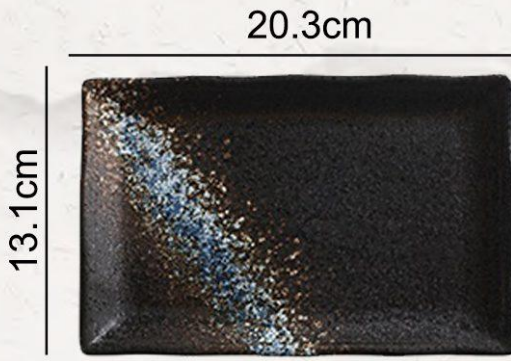

DB-01

DB-02

DB-03

DB-04

Note: The color may be slightly off due to the fact that the monitor is shooting the light

Note: The product is manually measured, there may be an error of about 1-5mm, please refer to the actual product.

Hekou Rectangular Plate and Binaural baking bowl

DB-01

DB-02

DB-03

20.3cm

13.1cm

1.9cm

Weight≈317g