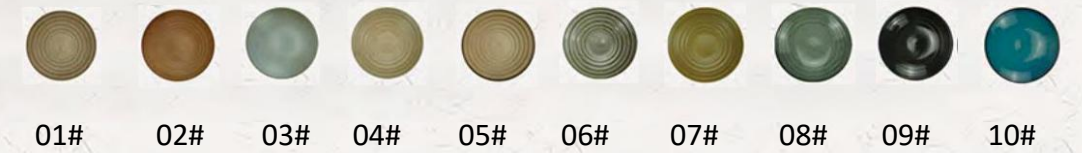

DB-00155
Size: L15.5 W9 H2
Weight: 0.3kg

DB-00156
Size: L8 W4.5 H2
Weight: 0.04kg

DB-00157
Size: L12 W3.7 H1.6
Weight: 0.03kg

VARIETY OF GLAZE COLORS

Different colors, good-looking food containers for you to choose